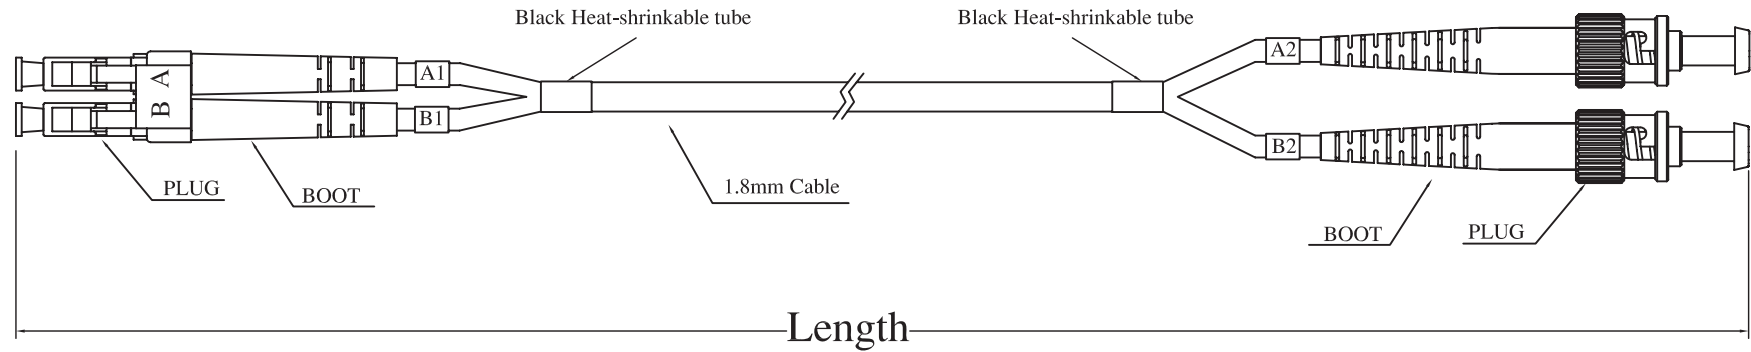

DUPLEX FIBER OPTIC CABLE LC-ST 62.5/125 LSZH

Specifications:

Fiber Mode	MM
Type	LC-ST
Cable Diameter(mm)	Φ 1.8
Cable Color	Orange
Core Diameter(um)	62.5/125
Insertion Loss(dB)	≤0.25
Return Loss(dB)	≥35
Operating Temperature(°C)	-40~+75
Storage Temperature(°C)	-40~+85

UNIT	mm	PAGE	1 / 1	MODEL	LC-ST
SCALE	1.000	DRAW	Shen	DRAW NO.	FB6-2562-LC/ST
MAT.		CHECK		NAME	LC-ST Patchcords
DATE	1-Sep-11	APPR.		MAT-NO.	FB6-2562-LC/ST

VIEW