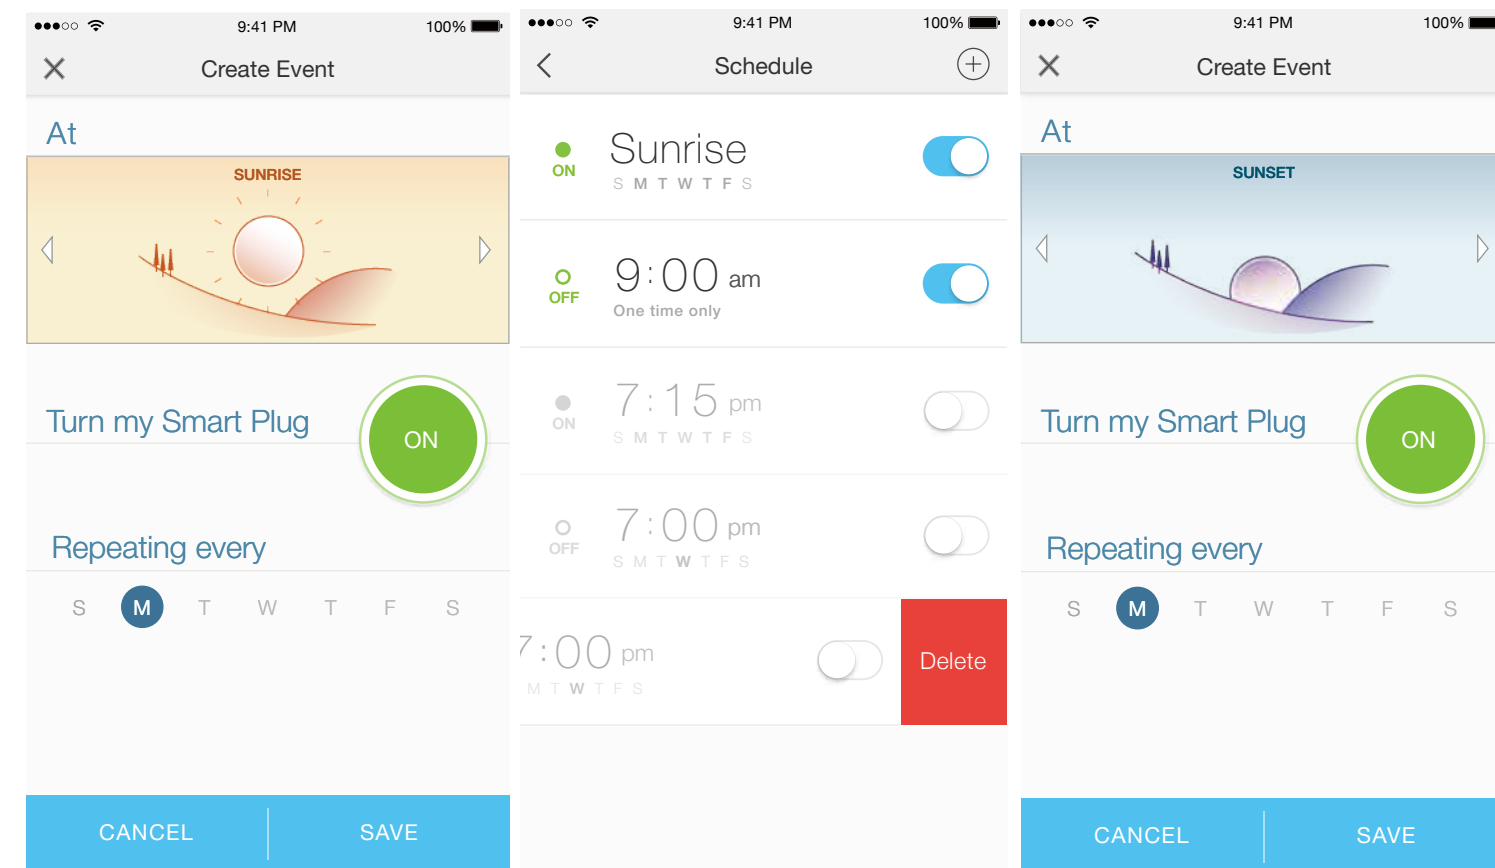

## Remote Access

Control devices connected to the Smart Plug wherever you have Internet using the free Kasa app on your smartphone.

## Scheduling

Schedule the Smart Plug to automatically power electronics on and off as needed, like setting lights to come on at dusk or turn off at sunrise.

## Away Mode

Turns your devices on and off at different times to give the appearance that someone is home.