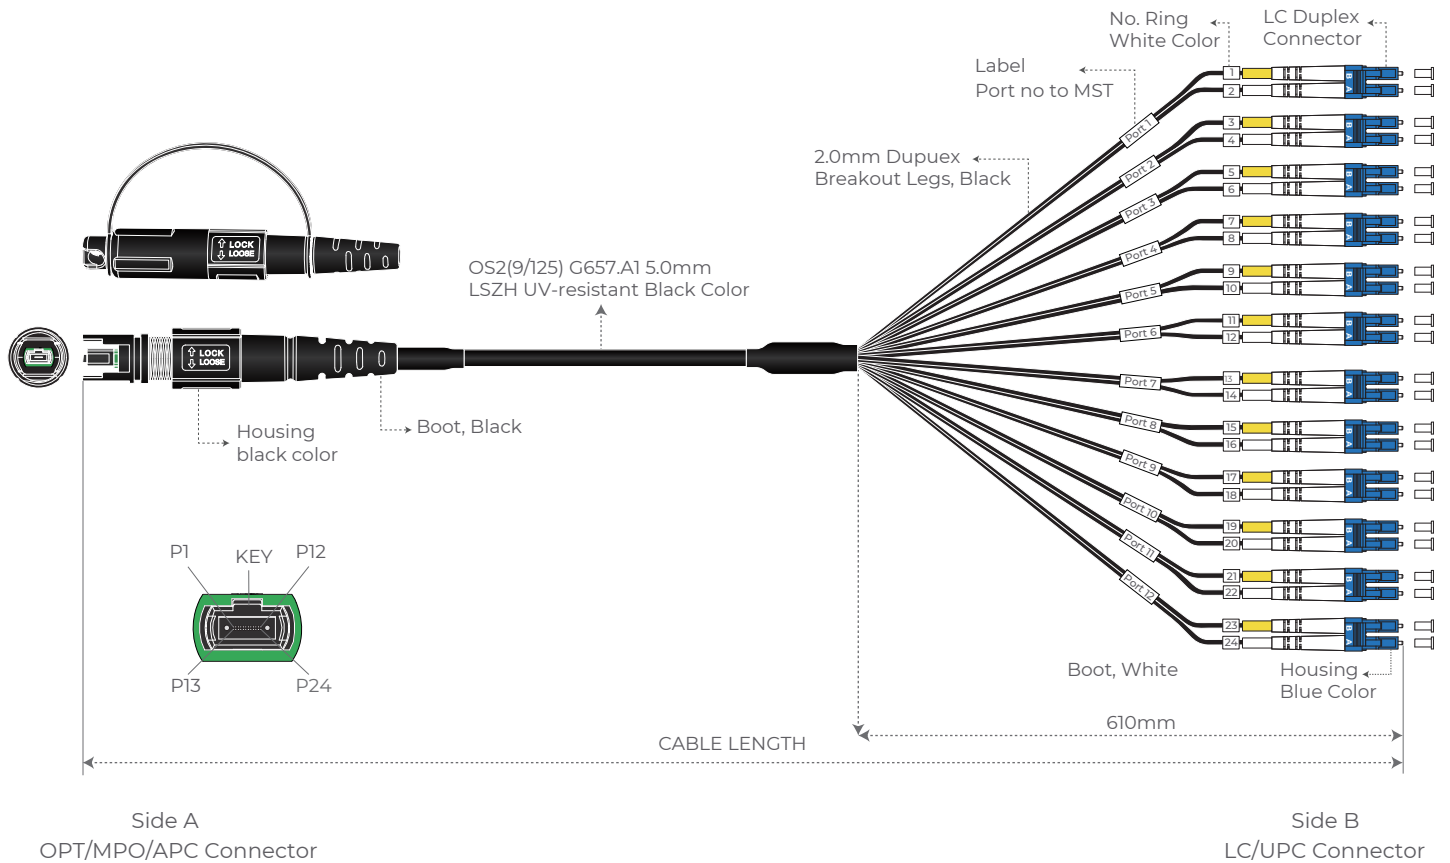

24F Singlemode OPT/MPO-LC Outdoor Fiber Cable Assembly

FIBER POLARITY-METHOD A

Side A	P1	P2	P3	P4	P5	P6	P7	P8	P9	P10	P11	P12
Side B	1	2	3	4	5	6	7	8	9	10	11	12
Side A	P13	P14	P15	P16	P17	P18	P19	P20	P21	P22	P23	P24
Side B	13	14	15	16	17	18	19	20	21	22	23	24

Specifications

Side A:	OPT/MPO/APC 24F FEMALE SM (BLACK HOUSING, BLACK BOOT)
Side B:	LC/UPC DUPLEX SM (BLUE HOUSING, WHITE BOOT)
Cable type:	24F G657.A1 SM OS2 9/125 μ M, OD: 5.0MM, LSZH, BLACK
Insertion loss:	≤ 0.3 DB
Return loss:	UPC ≥ 50 DB; APC ≥ 60 DB
Min bending radius:	10D(STATIC); 20D(DYNAMIC)
Operating temperature:	-20 TO +70°C
Storage temperature:	-40 TO +70°C
Standards:	ANSI/TIA/EIA 568-C.3

IPC-620 TOLERANCE STANDARDS			
Metric		Imperial English	
≤ 0.3 m	+25-0 mm	≤ 1.0 ft	+1-0 in
>0.3m~1.5m	+50-0 mm	>1.0ft~5.0ft	+2-0 in
>1.5m~3.0m	+100-0 mm	>5.0ft~10.0ft	+4-0 in
>3.0m~7.5m	+150-0 m	>10.0ft~25.0ft	+6-0 in
>7.5m	+1%-0	>25.0ft	+1%-0