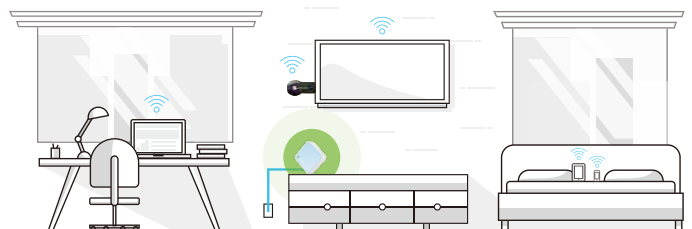

⦿ Description:

At 300Mbps, the Nano router creates an instant Wi-Fi hotspot simply by plugging in the Ethernet cable from your existing network or modem. It is a smart solution to efficiently expand your wireless network for the use of laptops, mobile phones, tablets or game consoles. The design is small enough to take on the road and can be powered by an external power adapter or USB connection to a computer. The router is uniquely designed to provide exceptional wireless performance, bringing you extraordinary value at an affordable price.

Ⓞ Specifications:

HARDWARE FEATURES	
Interface	1 10/100Mbps WAN/LAN Port Micro USB Port Reset Button
Wireless Standards	IEEE 802.11n, IEEE 802.11g, IEEE 802.11b
Frequency	2.4-2.4835GHz
Signal Rate	11n: Up to 300Mbps(dynamic); 11g: Up to 54Mbps(dynamic); 11b: Up to 11Mbps(dynamic)
EIRP	<20dBm(EIRP)
RECEIVE SENSITIVITY	270M: -65dBm@10% PER; 130M: -70dBm@10% PER; 108M: -82dBm@10% PER; 54M: -73dBm@10% PER; 11M: -82dBm@8% PER; 6M: -86dBm@10% PER; 1M: -90dBm@8% PER
WIRELESS MODES	Router Mode, Repeater Mode, Client Mode AP Mode, WISP Router Mode
Wireless Functions	Enable/Disable Wireless Radio, WDS Bridge, WMM, Wireless Statistics
Wireless Security	64/128/152-bit WEP , WPA , WPA2,WPA-PSK , WPA2-PSK
Quality of Service	WMM, Bandwidth Control
Port Forwarding	Virtual Server, Port Triggering, UPnP, DMZ
VPN Pass-Through	PPTP, L2TP, IPSec (ESP Head)
Firewall Security	DoS, SPI Firewall IP Address Filter/MAC Address Filter/Domain Filter IP and MAC Address Binding
Dimensions (W x D x H)	2.2 x 2.2 x 0.7 in. (57 x 57 x18 mm)

Ⓞ Diagram:

During Travel

Router Mode or Hotspot Mode

At Home

Client Mode

Range Extender Mode