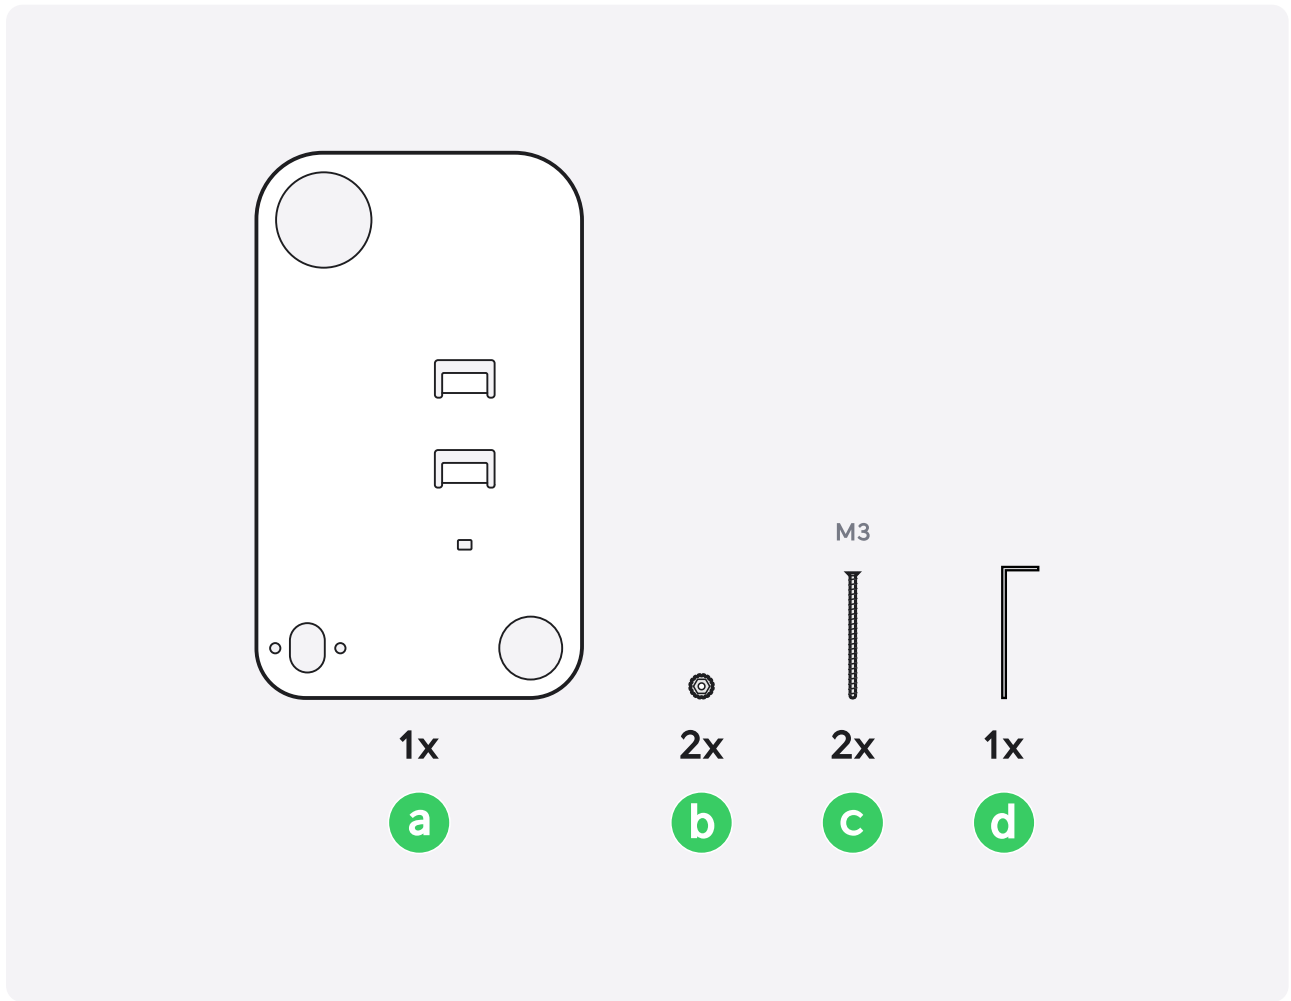

AI Theta Ceiling Mount System

AI Theta
[Buy >](#)

Diagram illustrating the AI Theta ceiling mount system being installed on a ceiling. A blue button with a link icon is present below the diagram.

AI Theta
[Buy >](#)

Diagram illustrating the AI Theta ceiling mount system being installed on a ceiling. A blue button with a link icon is present below the diagram.

AI Theta

[Buy >](#)

AI Theta Angle Mount

[Buy >](#)

AI Theta Pro