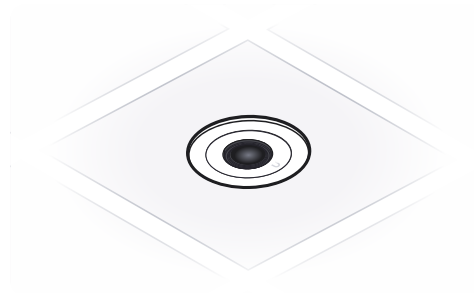

[Buy >](#)

[Buy >](#)

[Buy >](#)

[Buy >](#)

[Buy >](#)