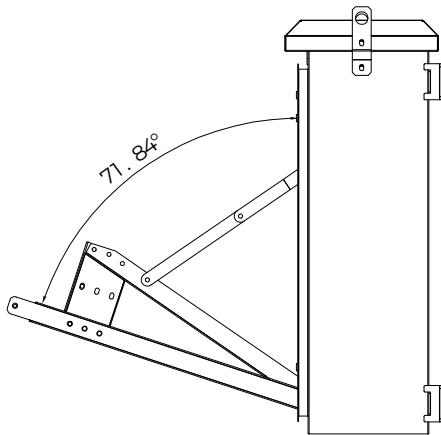

3U Vertical Outdoor Enclosure

Different locations when slide out

Description:

- 3U 650mm Wide x 663mm Deep Vertical OUTDOOR POLE Mount Cabinet, IP55 Rated|Grey
- * Lockable Front door
- * Includes Rain Hood
- * 2x110V fans mounted on the top(with temperature controller), with 1 meter power cord of US plug(side cable), air filter on the door.
- * 18 inch vertical mounting deep
- * Load Capacity 60KG
- * Include 10 x Cage nut sets, pole-mount kits include

NOTE:

1. Installation shall comply with all applicable national, state & local electrical regulations.
2. Refer to product documentation for additional details prior to installation & site preparation work.
3. All dimension are in millimeters (mm)