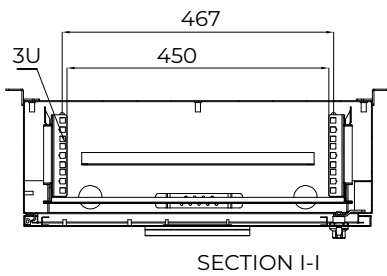

3U Vertical Outdoor Enclosure

Different locations when slide out

Description:

- 3U 650mm Wide x 663mm Deep Vertical OUTDOOR POLE Mount Cabinet, IP55 Rated|Grey
- * Lockable Front door
- * Includes Rain Hood
- * 2x110V fans mounted on the top(with temperature controller), with 1 meter power cord of US plug(side cable), air filter on the door.
- * 18 inch vertical mounting deep
- * Load Capacity 60KG
- * Include 10 x Cage nut sets, pole-mount kits include

NOTE:

1. Installation shall comply with all applicable national, state & local electrical regulations.
2. Refer to product documentation for additional details prior to installation & site preparation work.
3. All dimension are in millimeters (mm)