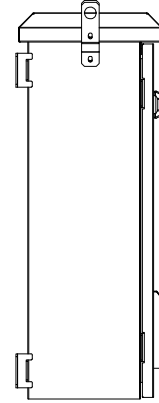

3U Vertical Outdoor Enclosure

Different locations when slide out

Description:

- 3U 650mm Wide x 663mm Deep Vertical OUTDOOR POLE Mount Cabinet, IP55 Rated|Grey
- * Lockable Front door
- * Includes Rain Hood
- * 2x110V fans mounted on the top(with temperature controller), with 1 meter power cord of US plug(side cable), air filter on the door.
- * 18 inch vertical mounting deep
- * Load Capacity 60KG
- * Include 10 x Cage nut sets, pole-mount kits include

NOTE:

1. Installation shall comply with all applicable national, state & local electrical regulations.
2. Refer to product documentation for additional details prior to installation & site preparation work.
3. All dimension are in millimeters (mm)