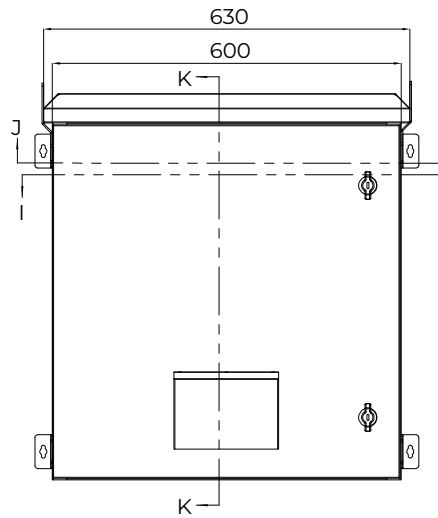

3U Vertical Outdoor Enclosure

Different locations when slide out

Description:

- 3U 650mm Wide x 663mm Deep Vertical OUTDOOR POLE Mount Cabinet, IP55 Rated|Grey
- * Lockable Front door
- * Includes Rain Hood
- * 2x110V fans mounted on the top(with temperature controller), with 1 meter power cord of US plug(side cable), air filter on the door.
- * 18 inch vertical mounting deep
- * Load Capacity 60KG
- * Include 10 x Cage nut sets, pole-mount kits include

NOTE:

1. Installation shall comply with all applicable national, state & local electrical regulations.
2. Refer to product documentation for additional details prior to installation & site preparation work.
3. All dimension are in millimeters (mm)