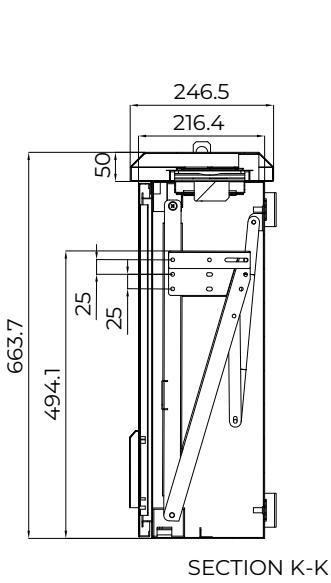

3U Vertical Outdoor Enclosure

Different locations when slide out

Description:

- 3U 650mm Wide x 663mm Deep Vertical OUTDOOR POLE Mount Cabinet, IP55 Rated|Grey
- * Lockable Front door
- * Includes Rain Hood
- * 2x110V fans mounted on the top(with temperature controller), with 1 meter power cord of US plug(side cable), air filter on the door.
- * 18 inch vertical mounting deep
- * Load Capacity 60KG
- * Include 10 x Cage nut sets, pole-mount kits include

NOTE:

1. Installation shall comply with all applicable national, state & local electrical regulations.
2. Refer to product documentation for additional details prior to installation & site preparation work.
3. All dimension are in millimeters (mm)