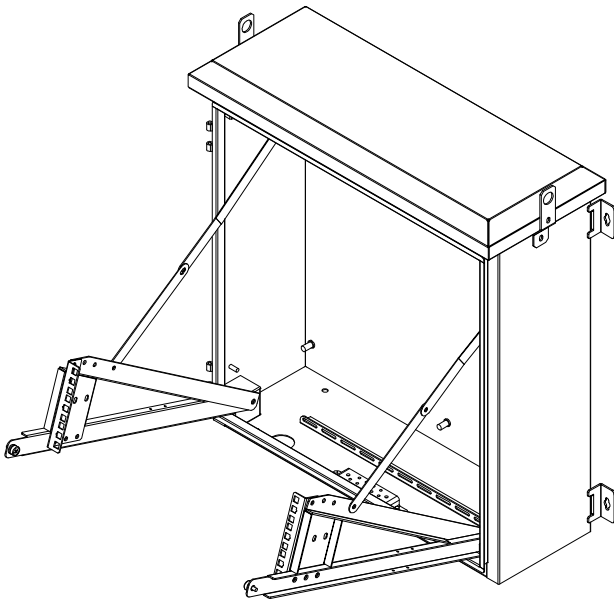

3U Vertical Outdoor Enclosure

Different locations when slide out

Description:

- 3U 650mm Wide x 663mm Deep Vertical OUTDOOR POLE Mount Cabinet, IP55 Rated|Grey
- * Lockable Front door
- * Includes Rain Hood
- * 2x110V fans mounted on the top(with temperature controller), with 1 meter power cord of US plug(side cable), air filter on the door.
- * 18 inch vertical mounting deep
- * Load Capacity 60KG
- * Include 10 x Cage nut sets, pole-mount kits include