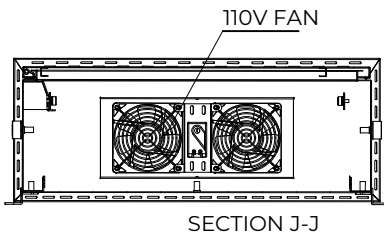

3U Vertical Outdoor Enclosure

Different locations when slide out

Description:

- 3U 650mm Wide x 663mm Deep Vertical OUTDOOR POLE Mount Cabinet, IP55 Rated|Grey
- * Lockable Front door
- * Includes Rain Hood
- * 2x110V fans mounted on the top(with temperature controller), with 1 meter power cord of US plug(side cable), air filter on the door.
- * 18 inch vertical mounting deep
- * Load Capacity 60KG
- * Include 10 x Cage nut sets, pole-mount kits include

NOTE:

1. Installation shall comply with all applicable national, state & local electrical regulations.
2. Refer to product documentation for additional details prior to installation & site preparation work.
3. All dimension are in millimeters (mm)