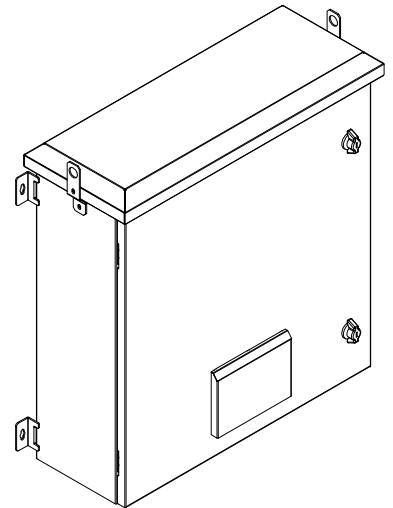

3U Vertical Outdoor Enclosure

Different locations when slide out

Description:

- 3U 650mm Wide x 663mm Deep Vertical OUTDOOR POLE Mount Cabinet, IP55 Rated|Grey
- * Lockable Front door
- * Includes Rain Hood
- * 2x110V fans mounted on the top(with temperature controller), with 1 meter power cord of US plug(side cable), air filter on the door.
- * 18 inch vertical mounting deep
- * Load Capacity 60KG
- * Include 10 x Cage nut sets, pole-mount kits include