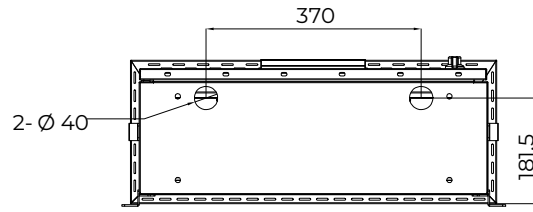

3U Vertical Outdoor Enclosure

Different locations when slide out

Description:

- 3U 650mm Wide x 663mm Deep Vertical OUTDOOR POLE Mount Cabinet, IP55 Rated|Grey
- * Lockable Front door
- * Includes Rain Hood
- * 2x110V fans mounted on the top(with temperature controller), with 1 meter power cord of US plug(side cable), air filter on the door.
- * 18 inch vertical mounting deep
- * Load Capacity 60KG
- * Include 10 x Cage nut sets, pole-mount kits include

NOTE:

1. Installation shall comply with all applicable national, state & local electrical regulations.
2. Refer to product documentation for additional details prior to installation & site preparation work.
3. All dimension are in millimeters (mm)