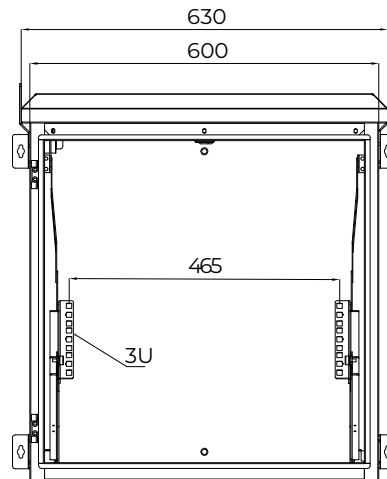

3U Vertical Outdoor Enclosure

Different locations when slide out

Description:

- 3U 650mm Wide x 663mm Deep Vertical OUTDOOR POLE Mount Cabinet, IP55 Rated|Grey
- * Lockable Front door
- * Includes Rain Hood
- * 2x110V fans mounted on the top(with temperature controller), with 1 meter power cord of US plug(side cable), air filter on the door.
- * 18 inch vertical mounting deep
- * Load Capacity 60KG
- * Include 10 x Cage nut sets, pole-mount kits include

NOTE:

1. Installation shall comply with all applicable national, state & local electrical regulations.
2. Refer to product documentation for additional details prior to installation & site preparation work.
3. All dimension are in millimeters (mm)