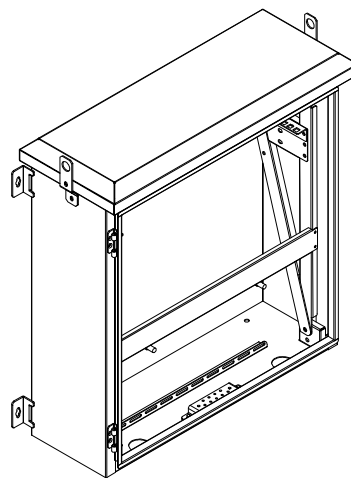

3U Vertical Outdoor Enclosure

Different locations when slide out

Description:

- 3U 650mm Wide x 663mm Deep Vertical OUTDOOR POLE Mount Cabinet, IP55 Rated|Grey
- * Lockable Front door
- * Includes Rain Hood
- * 2x110V fans mounted on the top(with temperature controller), with 1 meter power cord of US plug(side cable), air filter on the door.
- * 18 inch vertical mounting deep
- * Load Capacity 60KG
- * Include 10 x Cage nut sets, pole-mount kits include