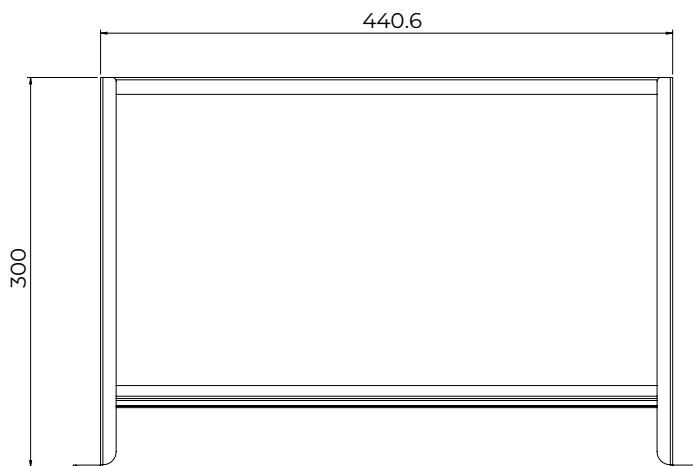

2U DIN RAIL BRACKET

2U DIN RAIL MOUNT ADJUSTABLE BRACKET, 12 Inch Depth, RAL9005 Black color

NOTE:

1. Installation shall comply with all applicable national, state & local electrical regulations.
2. Refer to product documentation for additional details prior to installation & site preparation work.
3. All dimension are in millimeters (mm).