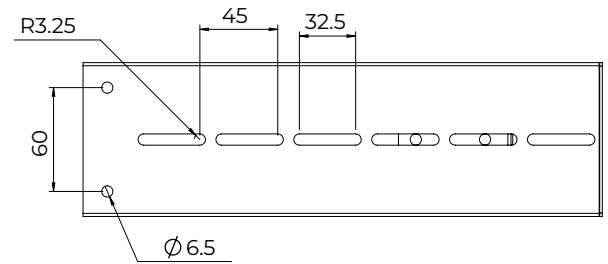

2U DIN RAIL BRACKET

2U DIN RAIL MOUNT ADJUSTABLE BRACKET, 12 Inch Depth, RAL9005 Black color

NOTE:

1. Installation shall comply with all applicable national, state & local electrical regulations.
2. Refer to product documentation for additional details prior to installation & site preparation work.
3. All dimension are in millimeters (mm).