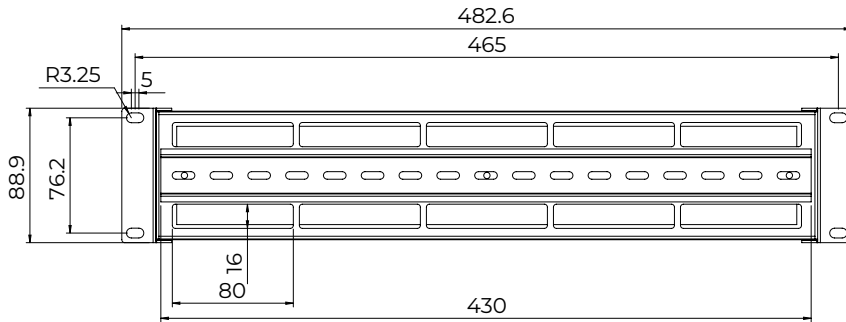

2U DIN RAIL BRACKET

2U DIN RAIL MOUNT ADJUSTABLE BRACKET, 12 Inch Depth, RAL9005 Black color

NOTE:

1. Installation shall comply with all applicable national, state & local electrical regulations.
2. Refer to product documentation for additional details prior to installation & site preparation work.
3. All dimension are in millimeters (mm).