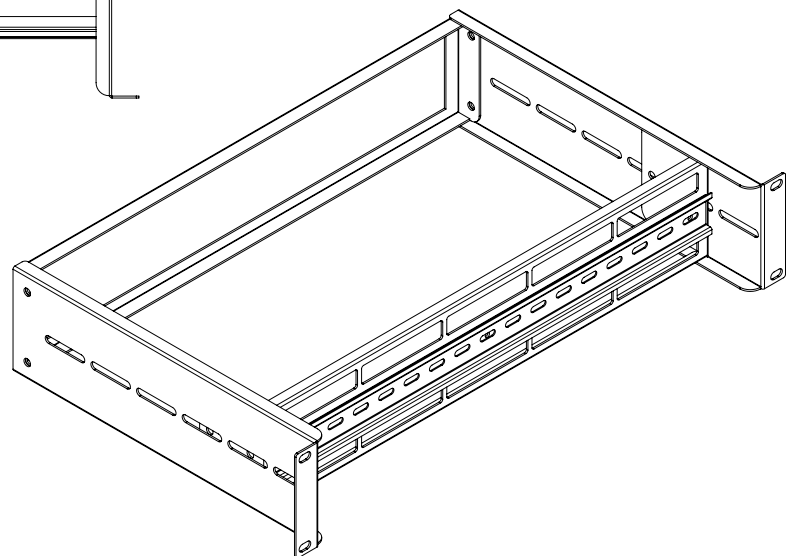

2U DIN RAIL BRACKET

2U DIN RAIL MOUNT ADJUSTABLE BRACKET, 12 Inch Depth, RAL9005 Black color

NOTE:

1. Installation shall comply with all applicable national, state & local electrical regulations.
2. Refer to product documentation for additional details prior to installation & site preparation work.
3. All dimension are in millimeters (mm).