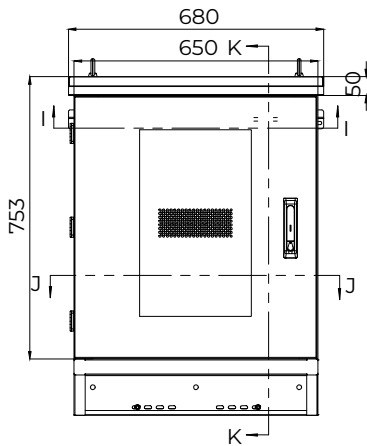

14U Outdoor Cabinet 40W/K Heat Exchanger

14U 650mmW x 600mmD OUTDOOR Pole Mount Cabinet, IP55 Rated | Grey, Front Door with heat exchanger 40W/K, RAL7035 GREY

SECTION I-I

SECTION J-J

NOTE:

1. Installation shall comply with all applicable national, state & local electrical regulations.
2. Refer to product documentation for additional details prior to installation & site preparation work.
3. All dimension are in inch (mm)