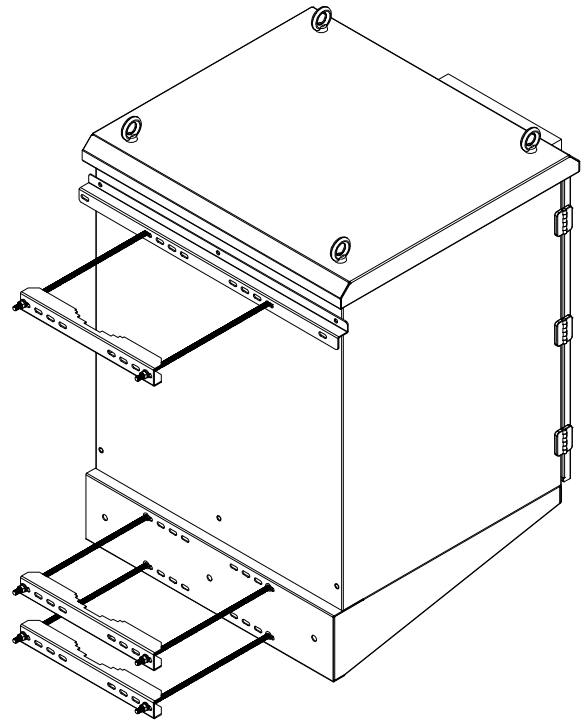

14U Outdoor Cabinet 40W/K Heat Exchanger

14U 650mmW x 600mmD OUTDOOR Pole Mount Cabinet, IP55 Rated | Grey, Front Door with heat exchanger 40W/K, RAL7035 GREY

SECTION I-I

SECTION J-J

NOTE:

1. Installation shall comply with all applicable national, state & local electrical regulations.
2. Refer to product documentation for additional details prior to installation & site preparation work.
3. All dimension are in inch (mm)