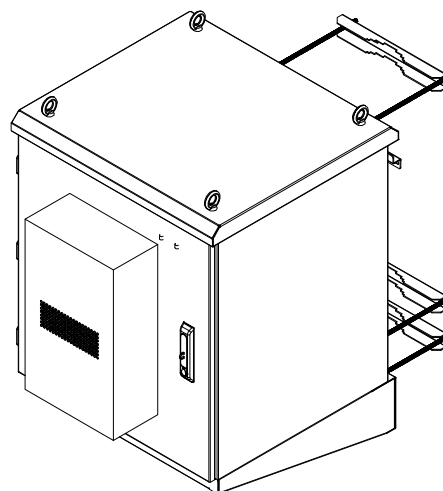

14U Outdoor Cabinet 40W/K Heat Exchanger

14U 650mmW x 600mmD OUTDOOR Pole Mount Cabinet, IP55 Rated | Grey, Front Door with heat exchanger 40W/K, RAL7035 GREY

SECTION I-I

SECTION J-J

NOTE:

1. Installation shall comply with all applicable national, state & local electrical regulations.
2. Refer to product documentation for additional details prior to installation & site preparation work.
3. All dimension are in inch (mm)