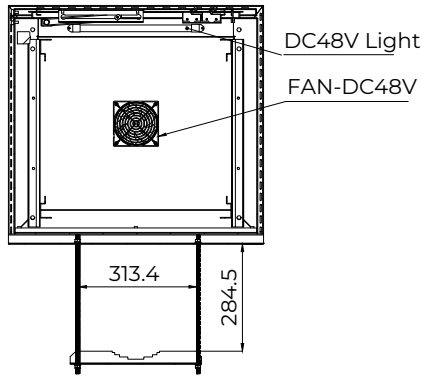

14U Outdoor Cabinet 40W/K Heat Exchanger

14U 650mmW x 600mmD OUTDOOR Pole Mount Cabinet, IP55 Rated | Grey, Front Door with heat exchanger 40W/K, RAL7035 GREY

SECTION I-I

SECTION J-J

NOTE:

1. Installation shall comply with all applicable national, state & local electrical regulations.
2. Refer to product documentation for additional details prior to installation & site preparation work.
3. All dimension are in inch (mm)