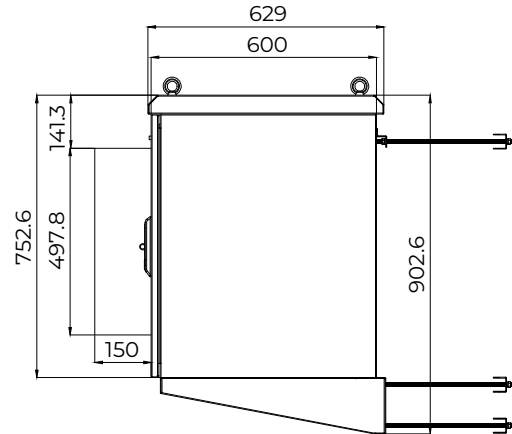

14U Outdoor Cabinet 40W/K Heat Exchanger

14U 650mmW x 600mmD OUTDOOR Pole Mount Cabinet, IP55 Rated | Grey, Front Door with heat exchanger 40W/K, RAL7035 GREY

SECTION I-I

SECTION J-J

NOTE:

1. Installation shall comply with all applicable national, state & local electrical regulations.
2. Refer to product documentation for additional details prior to installation & site preparation work.
3. All dimension are in inch (mm)