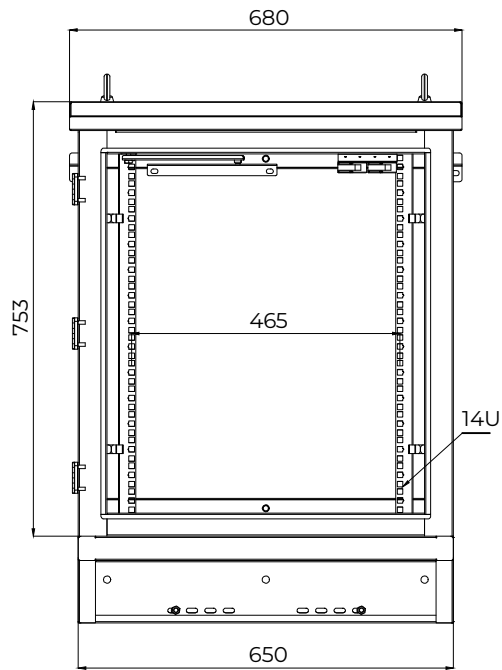

14U Outdoor Cabinet 40W/K Heat Exchanger

14U 650mmW x 600mmD OUTDOOR Pole Mount Cabinet, IP55 Rated | Grey, Front Door with heat exchanger 40W/K, RAL7035 GREY

SECTION I-I

SECTION J-J

NOTE:

1. Installation shall comply with all applicable national, state & local electrical regulations.
2. Refer to product documentation for additional details prior to installation & site preparation work.
3. All dimension are in inch (mm)