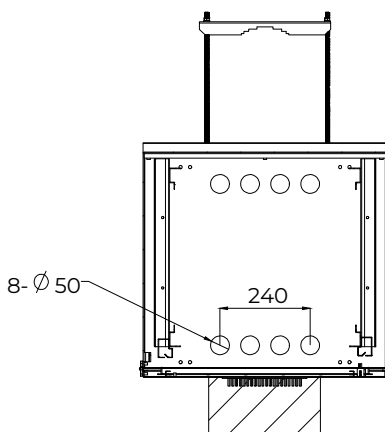

14U Outdoor Cabinet 40W/K Heat Exchanger

14U 650mmW x 600mmD OUTDOOR Pole Mount Cabinet, IP55 Rated | Grey, Front Door with heat exchanger 40W/K, RAL7035 GREY

SECTION I-I

SECTION J-J

NOTE:

1. Installation shall comply with all applicable national, state & local electrical regulations.
2. Refer to product documentation for additional details prior to installation & site preparation work.
3. All dimension are in inch (mm)