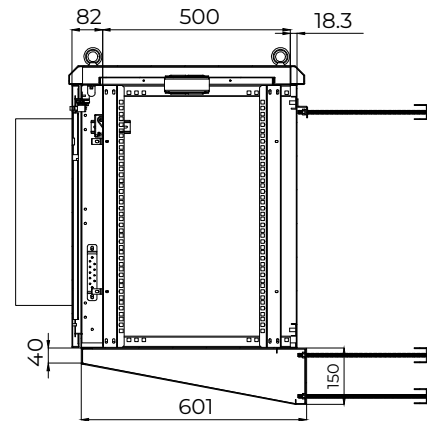

14U Outdoor Cabinet 40W/K Heat Exchanger

14U 650mmW x 600mmD OUTDOOR Pole Mount Cabinet, IP55 Rated | Grey, Front Door with heat exchanger 40W/K, RAL7035 GREY

SECTION I-I

SECTION J-J

NOTE:

1. Installation shall comply with all applicable national, state & local electrical regulations.
2. Refer to product documentation for additional details prior to installation & site preparation work.
3. All dimension are in inch (mm)