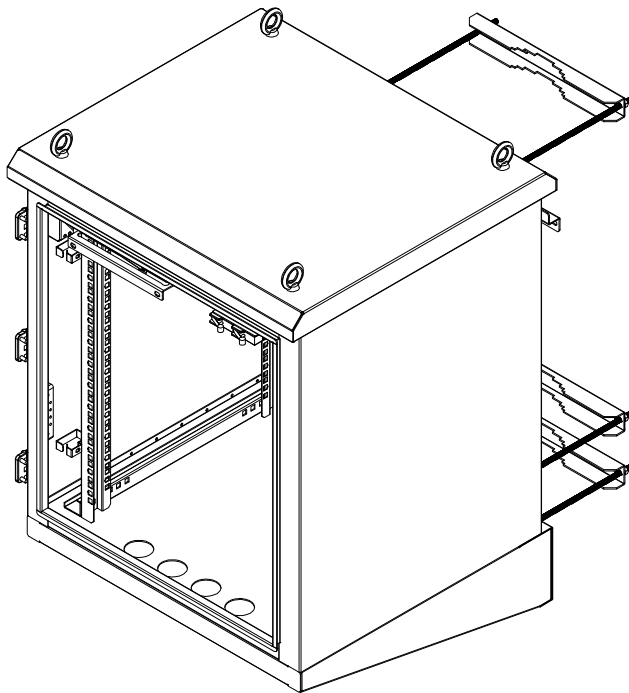

14U Outdoor Cabinet 40W/K Heat Exchanger

14U 650mmW x 600mmD OUTDOOR Pole Mount Cabinet, IP55 Rated | Grey, Front Door with heat exchanger 40W/K, RAL7035 GREY

SECTION I-I

SECTION J-J

NOTE:

1. Installation shall comply with all applicable national, state & local electrical regulations.
2. Refer to product documentation for additional details prior to installation & site preparation work.
3. All dimension are in inch (mm)