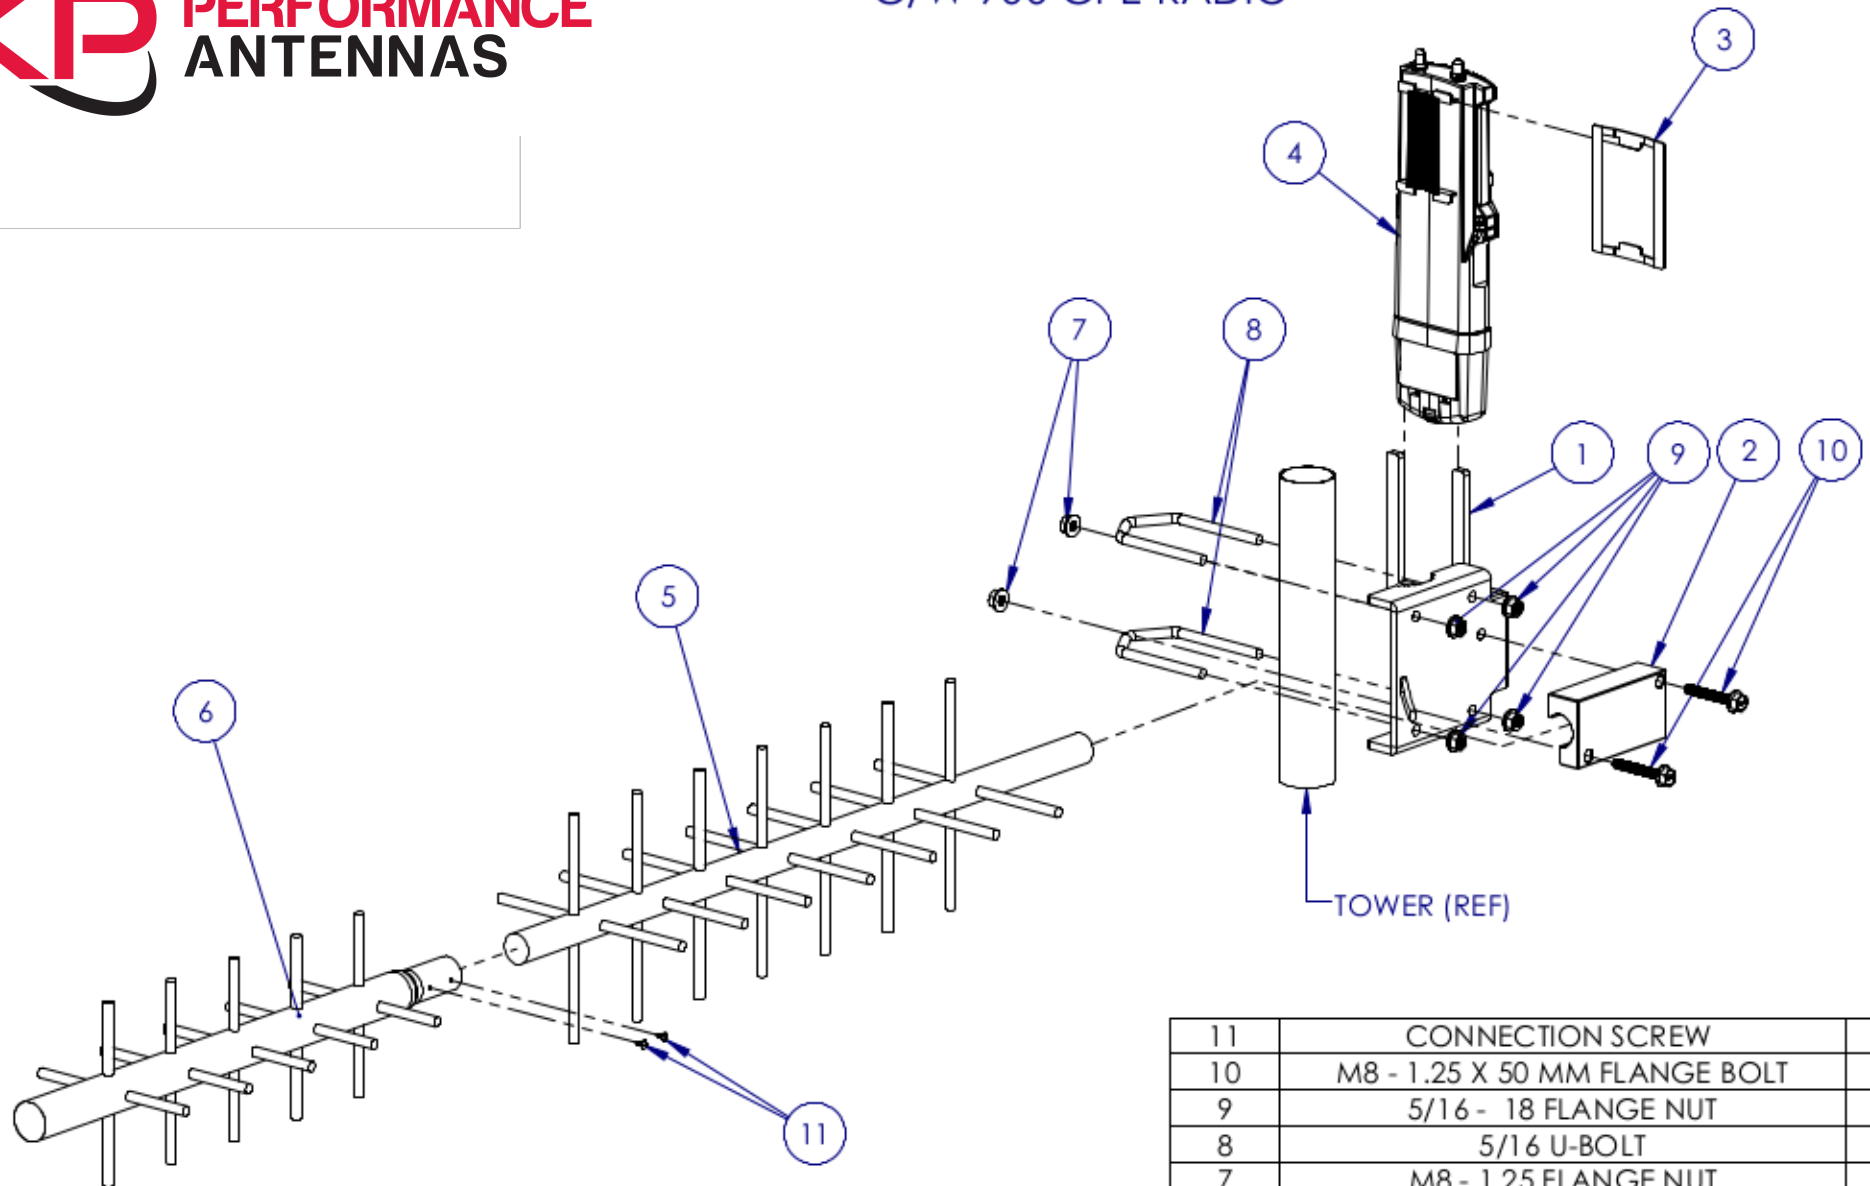

## 17 YAGI ANTENNA MOUNTING BRACKET C/W 900 CPE RADIO

11	CONNECTION SCREW	2
10	M8 - 1.25 X 50 MM FLANGE BOLT	2
9	5/16 - 18 FLANGE NUT	4
8	5/16 U-BOLT	2
7	M8 - 1.25 FLANGE NUT	2
6	BOOM EXTENSION	1
5	17 YAGI ANTENNA	1
4	900 CPE RADIO	1
3	RADIO CLIP	1
2	YAGI CLAMP	1
1	YAGI MOUNTING BRACKET	1
<b>NO.</b>	<b>DESCRIPTION</b>	<b>QTY</b>