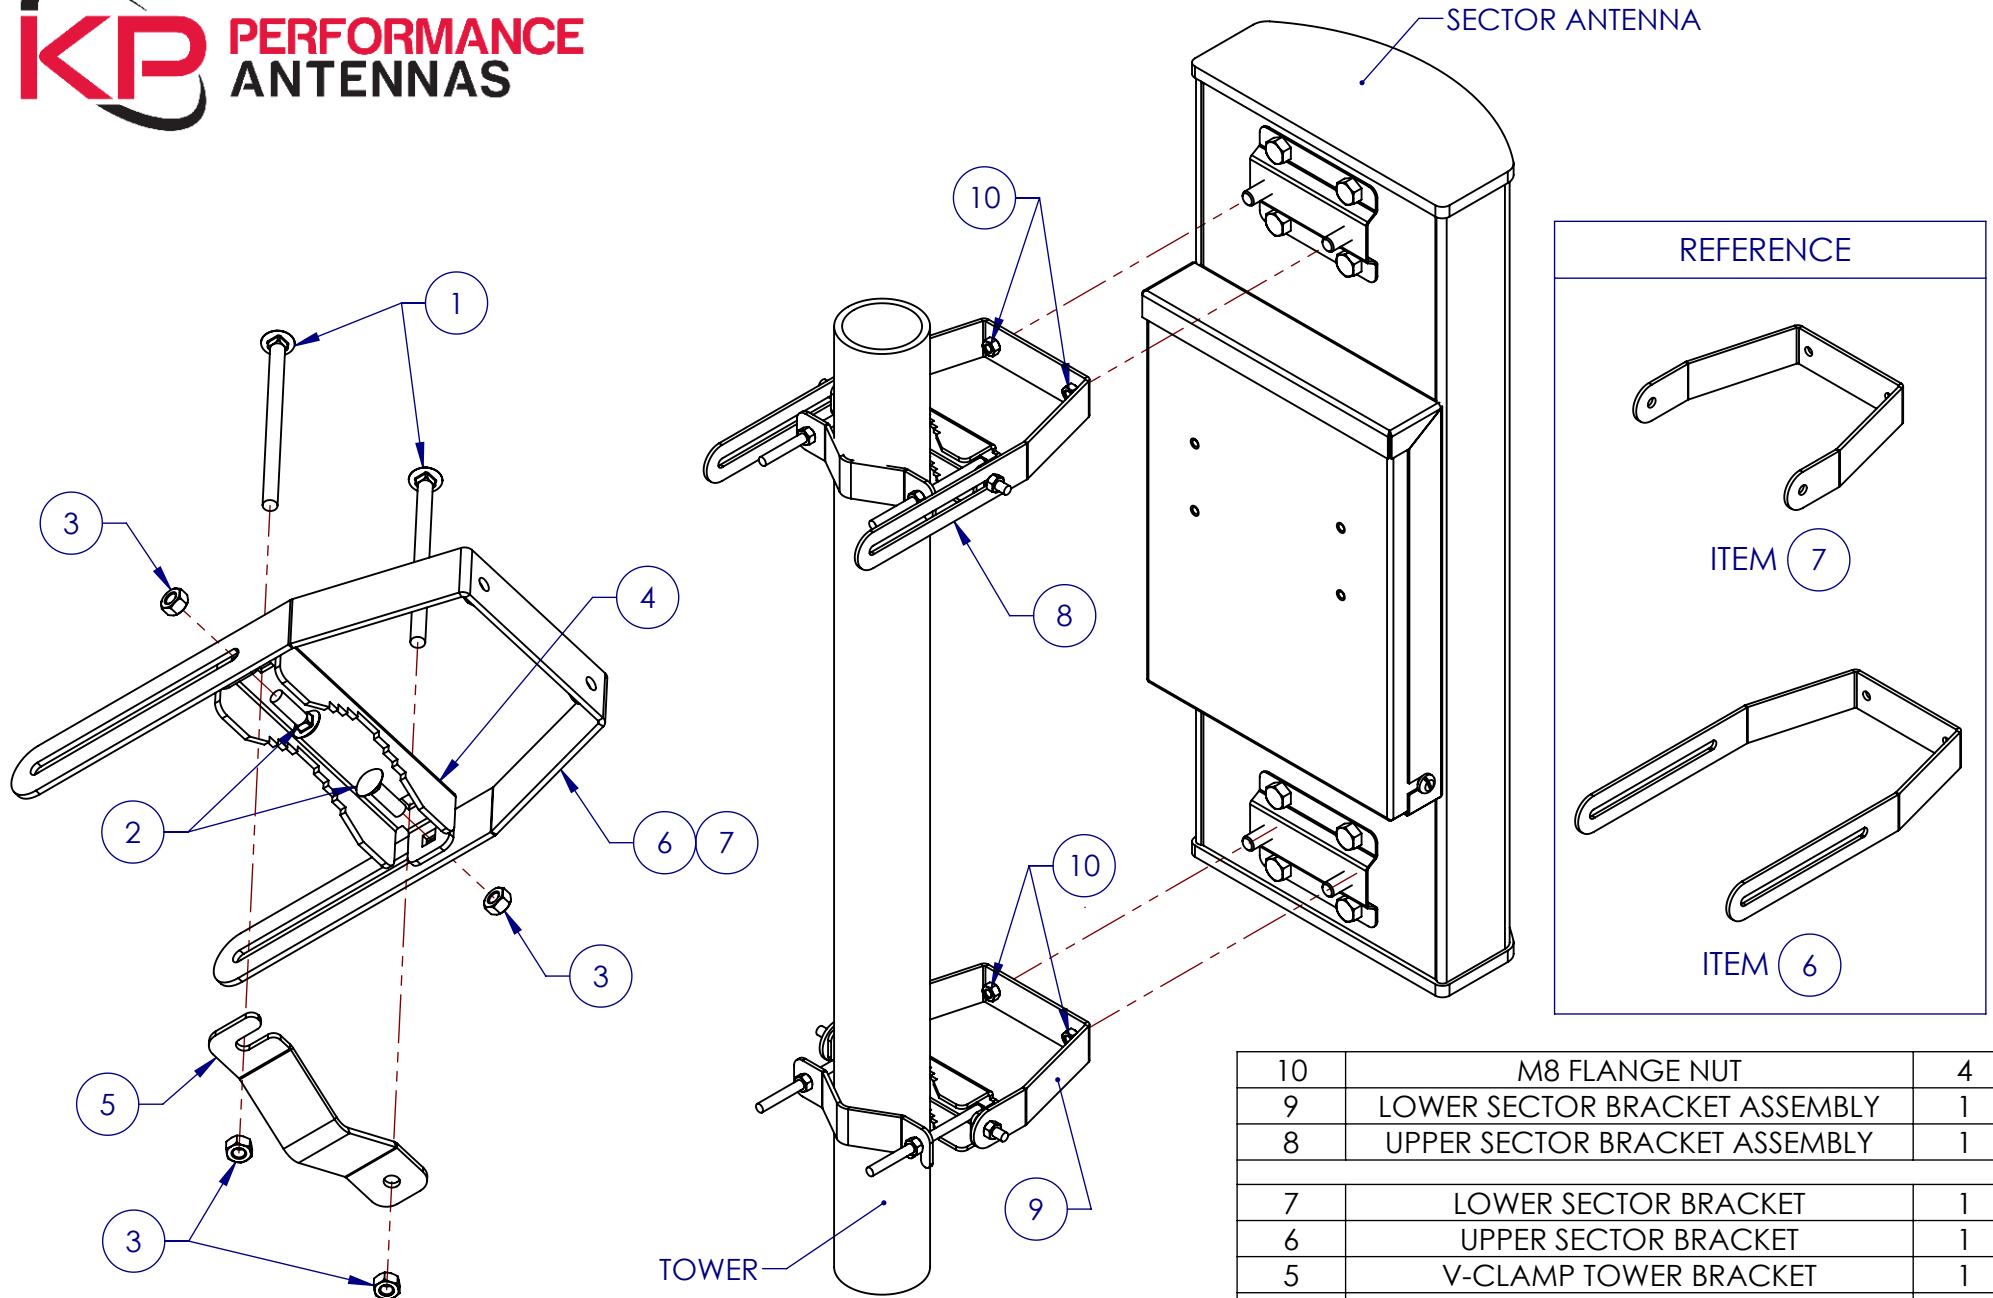

SECTOR ANTENNA MOUNTING BRACKET DIAGRAM

SECTOR BRACKET ASSEMBLY DIAGRAM
 UPPER MOUNTING BRACKET (SHOWN) USE ITEM 6
 LOWER MOUNTING BRACKET USE ITEM 7

10	M8 FLANGE NUT	4
9	LOWER SECTOR BRACKET ASSEMBLY	1
8	UPPER SECTOR BRACKET ASSEMBLY	1
7	LOWER SECTOR BRACKET	1
6	UPPER SECTOR BRACKET	1
5	V-CLAMP TOWER BRACKET	1
4	C-CLAMP TOWER BRACKET	1
3	M8 FLANGE NUT	4
2	M8 X 25 CARRIAGE BOLT	2
1	M8 X 125 CARRIAGE BOLT	2
NO.	DESCRIPTION	QTY