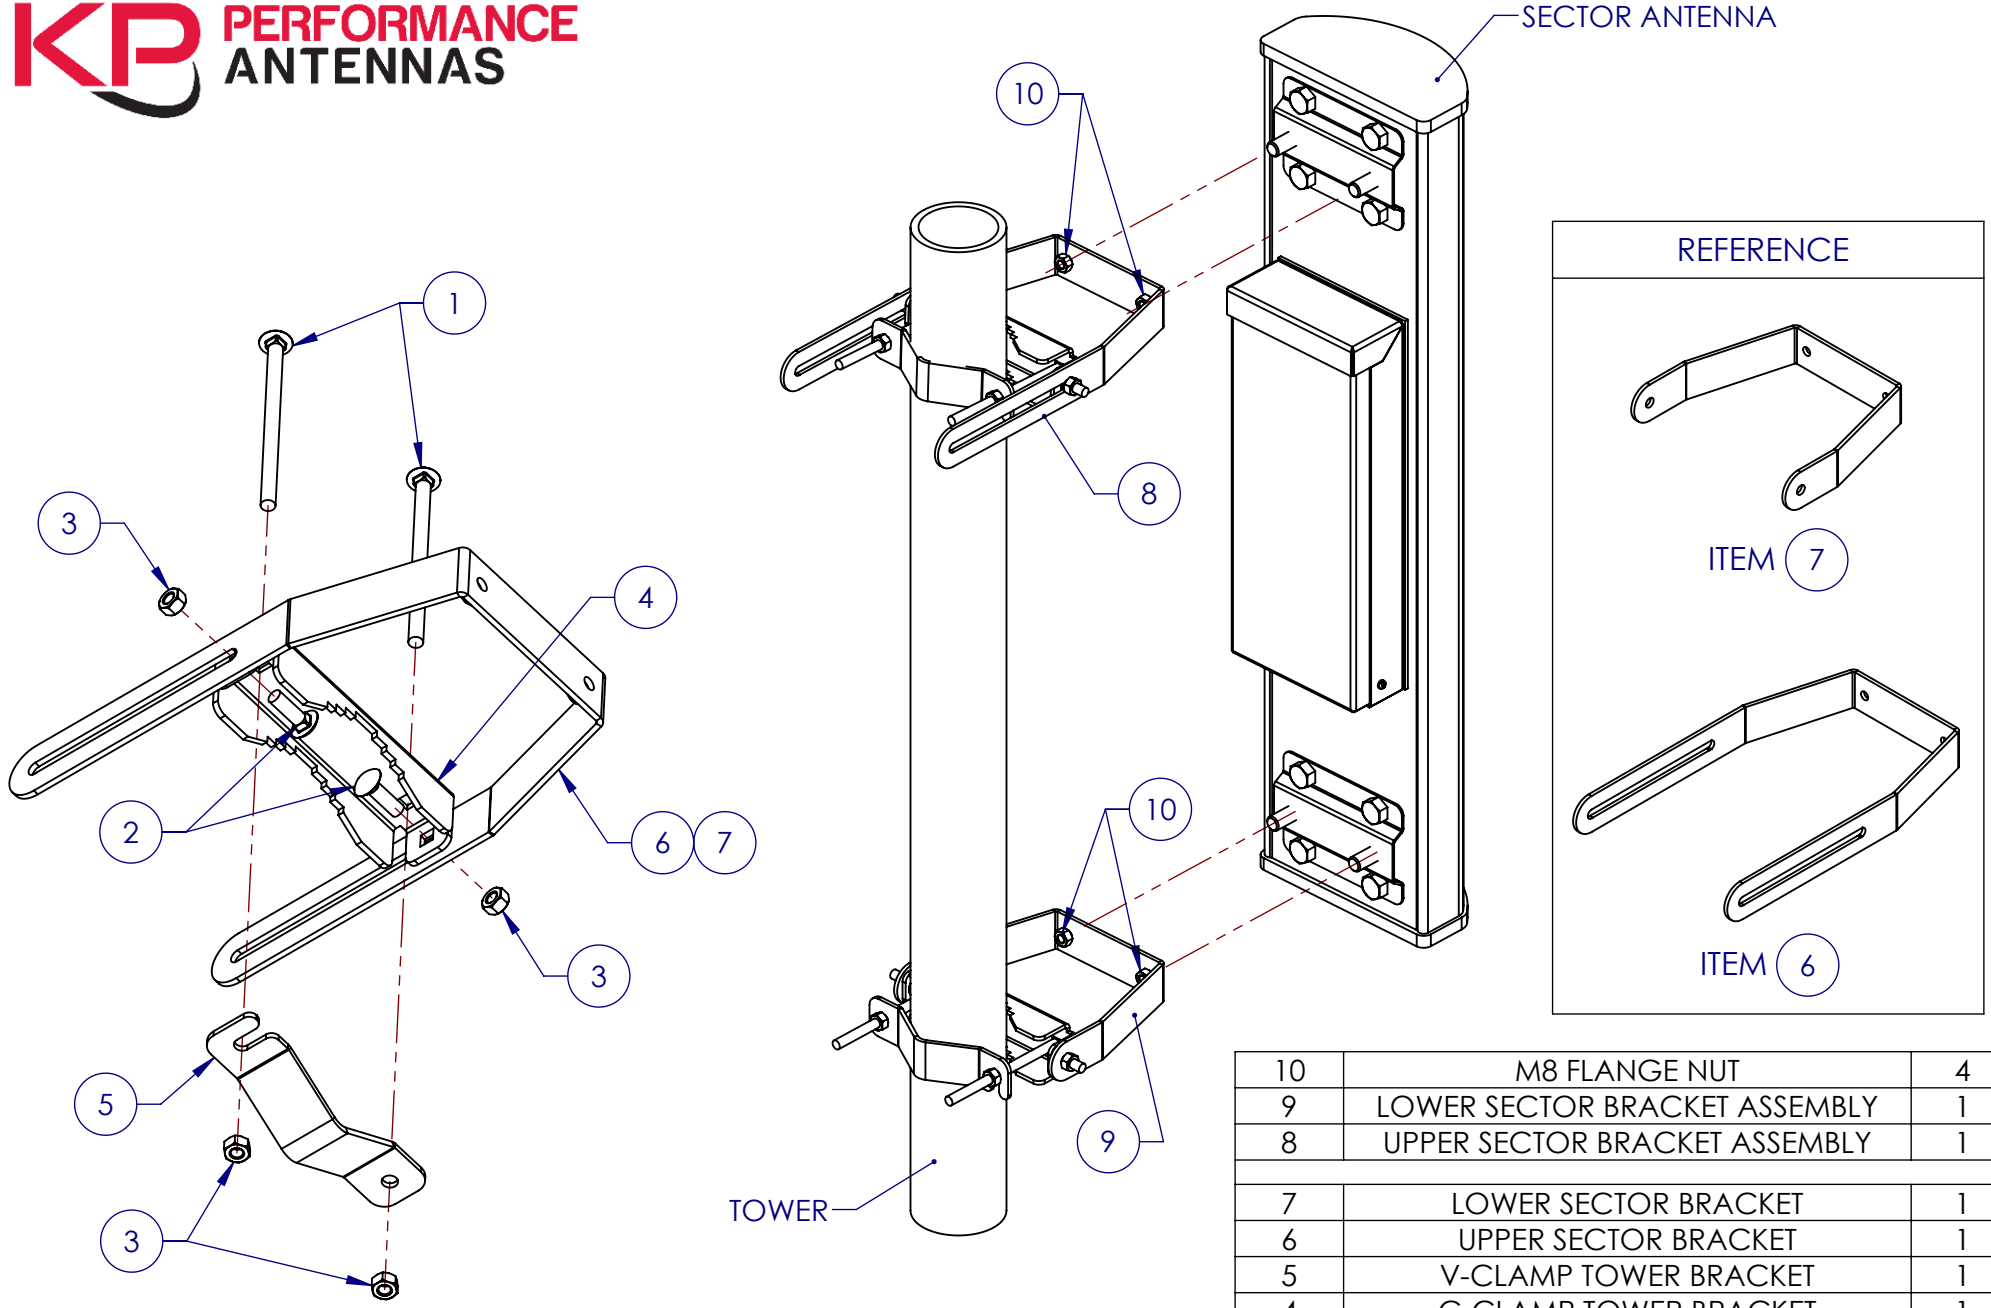

SECTOR ANTENNA MOUNTING BRACKET DIAGRAM

SECTOR BRACKET ASSEMBLY DIAGRAM
 UPPER MOUNTING BRACKET (SHOWN) USE ITEM 6
 LOWER MOUNTING BRACKET USE ITEM 7

10	M8 FLANGE NUT	4
9	LOWER SECTOR BRACKET ASSEMBLY	1
8	UPPER SECTOR BRACKET ASSEMBLY	1
7	LOWER SECTOR BRACKET	1
6	UPPER SECTOR BRACKET	1
5	V-CLAMP TOWER BRACKET	1
4	C-CLAMP TOWER BRACKET	1
3	M8 FLANGE NUT	4
2	M8 X 25 CARRIAGE BOLT	2
1	M8 X 125 CARRIAGE BOLT	2
NO.	DESCRIPTION	QTY