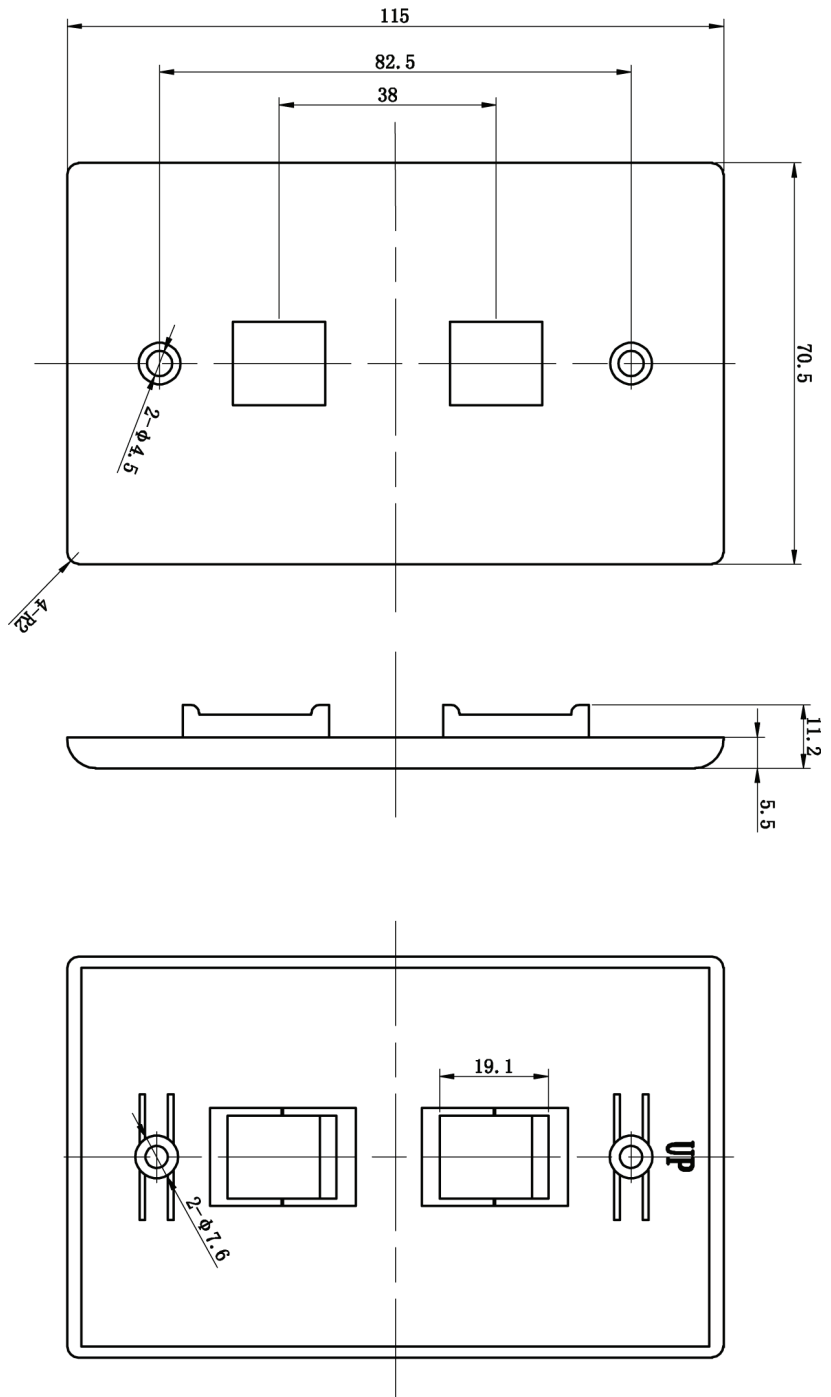

SKU: 304 Series

VERTICAL CABLE

951.696.7772 California
800.749.2447 Florida
845.391.8318 New York