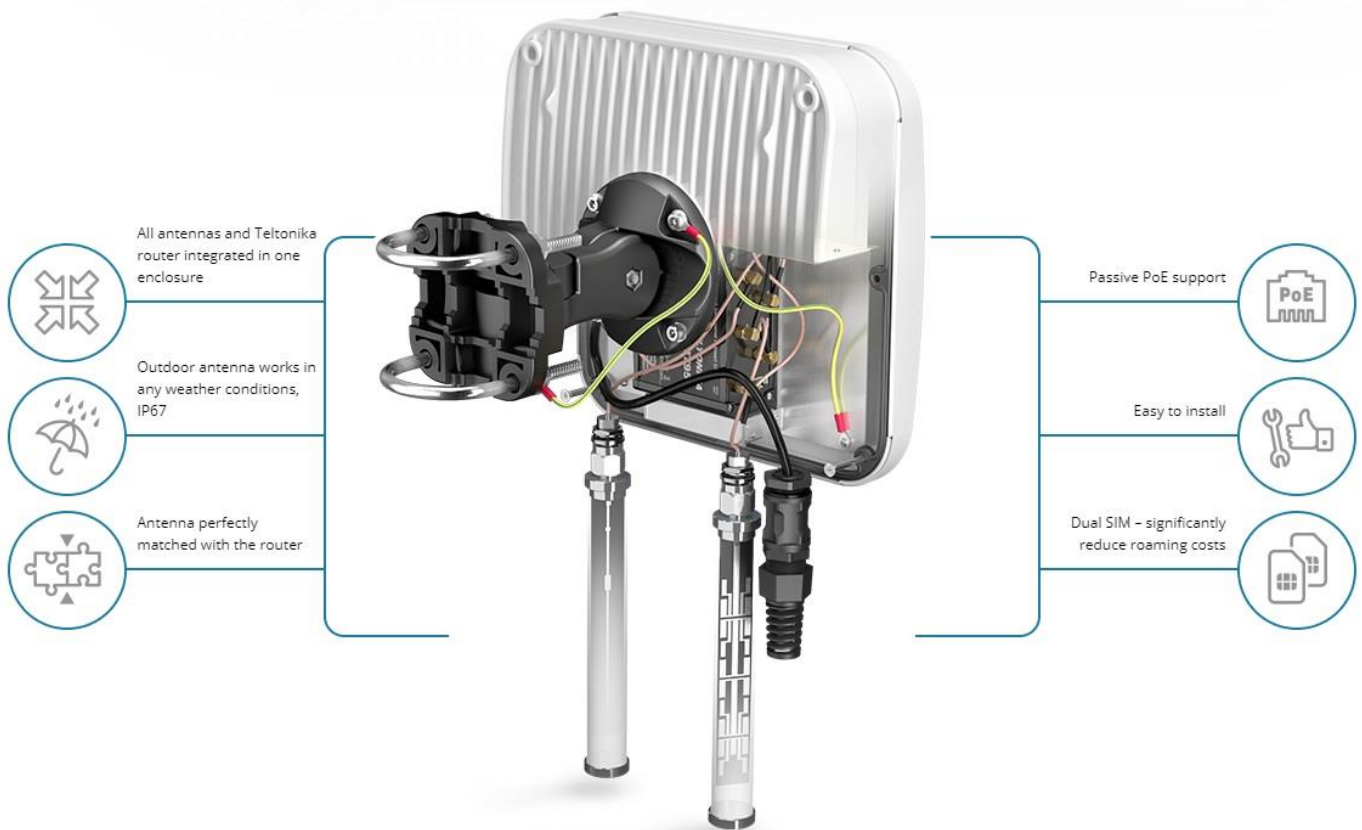

QuMax for RUT955

INTEGRATED OUTDOOR MULTI BAND HIGH POWER LTE DIRECTIONAL ANTENNA + OUTDOOR WI-FI OMNI ANTENNA + GPS ANTENNA + PLACE TO INSTALL TELTONIKA RUT955 (ALL-IN-ONE)

QuMAX offers the most powerful directional LTE antenna of all QuWireless antennas. It is dedicated to connections with long distance to base station. It is designed to have Teltonika RUT955 router installed inside IP67 enclosure. It is the first choice for fixed installations in industrial environment. It has embedded also GPS antenna and outdoor Wi-Fi omni antennas.

OUTDOOR

Use Teltonika router wherever you want

ANTENNA

Maximize your signal with QuWireless antennas

SOLUTION

Plug Teltonika router and you are good to go

LTE SPECIFICATION

FREQUENCY	0.694-0.96 GHz 1.7 - 2.2 GHz 2.2 - 2.7 GHz
GAIN	4 dBi 5 dBi 6 dBi
VSWR	<1.50, max <2.00 <1.30, max <1.60 <1.30, max <1.60
BEAMWIDTH	90°/90° +/- 30° 90°/90° +/- 30° 90°/90° +/- 30°
POLARIZATION	Vertical
IMPEDANCE	50 Ω

MATERIALS	ABS, aluminum, PTFE, Fiberglass
INGRESS PROTECTION	IP67
DIMENSIONS	272 x 276 x 96 mm 10.71 x 10.87 x 3.78 inch
WEIGHT	1.8 kg 3.97 lbs
OPERATING TEMPERATURE	From -40°C to 75°C From -40°F to 167°F

DEVICE SPECIFICATION

Professional rugged Dual SIM 4G LTE & WiFi cellular router. Highly secure and reliable industrial device equipped with Ethernet, Digital & Analogue I/O, RS232, RS485, GNSS (GPS), microSD and USB interfaces.