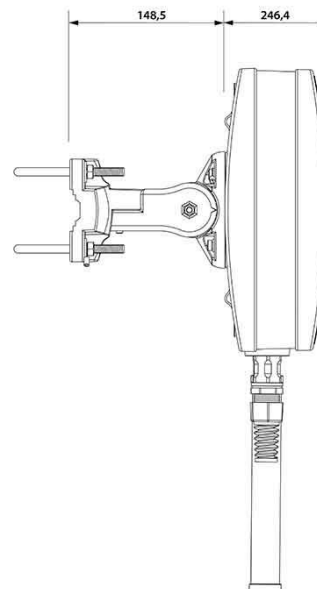

MATERIALS	ABS, aluminum, PTFE, Fiberglass
INGRESS PROTECTION	IP67
DIMENSIONS	272 x 276 x 96 mm 10.71 x 10.87 x 3.78 inch
WEIGHT	1.8 kg 3.97 lbs
OPERATING TEMPERATURE	From -40°C to 75°C From -40°F to 167°F

[RUT955 Datasheet](#)

[RUT955 User Manual](#)

[RUT955 Quick Start Guide](#)

DIMENSIONS

HEADQUARTER:

Wireless Instruments sp. z o.o.

ul. Kościuszki 27

52-116 Iwiny