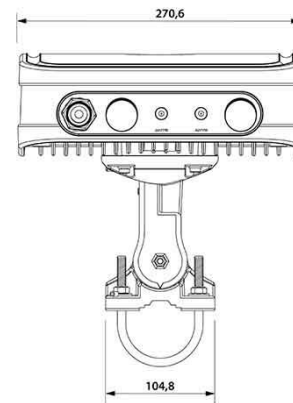

MATERIALS	ABS, aluminum, PTFE, Fiberglass
INGRESS PROTECTION	IP67
DIMENSIONS	272 x 276 x 96 mm 10.71 x 10.87 x 3.78 inch
WEIGHT	1.8 kg 3.97 lbs
OPERATING TEMPERATURE	From -40°C to 75°C From -40°F to 167°F

[RUT955 Datasheet](#)

[RUT955 User Manual](#)

[RUT955 Quick Start Guide](#)

DIMENSIONS

HEADQUARTER:

Wireless Instruments sp. z o.o.

ul. Kościuszki 27

52-116 Iwiny