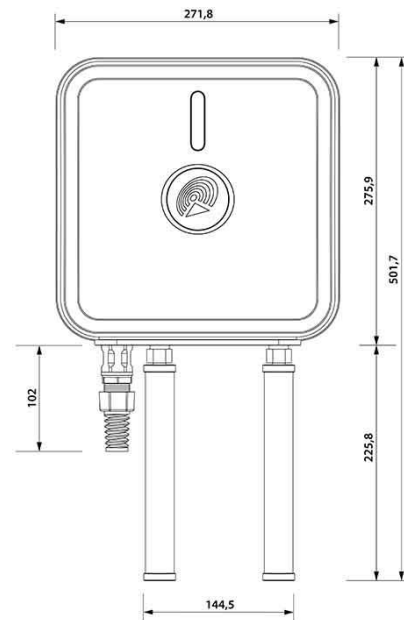

MATERIALS	ABS, aluminum, PTFE, Fiberglass
INGRESS PROTECTION	IP67
DIMENSIONS	272 x 276 x 96 mm 10.71 x 10.87 x 3.78 inch
WEIGHT	1.8 kg 3.97 lbs
OPERATING TEMPERATURE	From -40°C to 75°C From -40°F to 167°F

[RUT955 Datasheet](#)

[RUT955 User Manual](#)

[RUT955 Quick Start Guide](#)

DIMENSIONS

HEADQUARTER:

Wireless Instruments sp. z o.o.

ul. Kościuszki 27

52-116 Iwiny