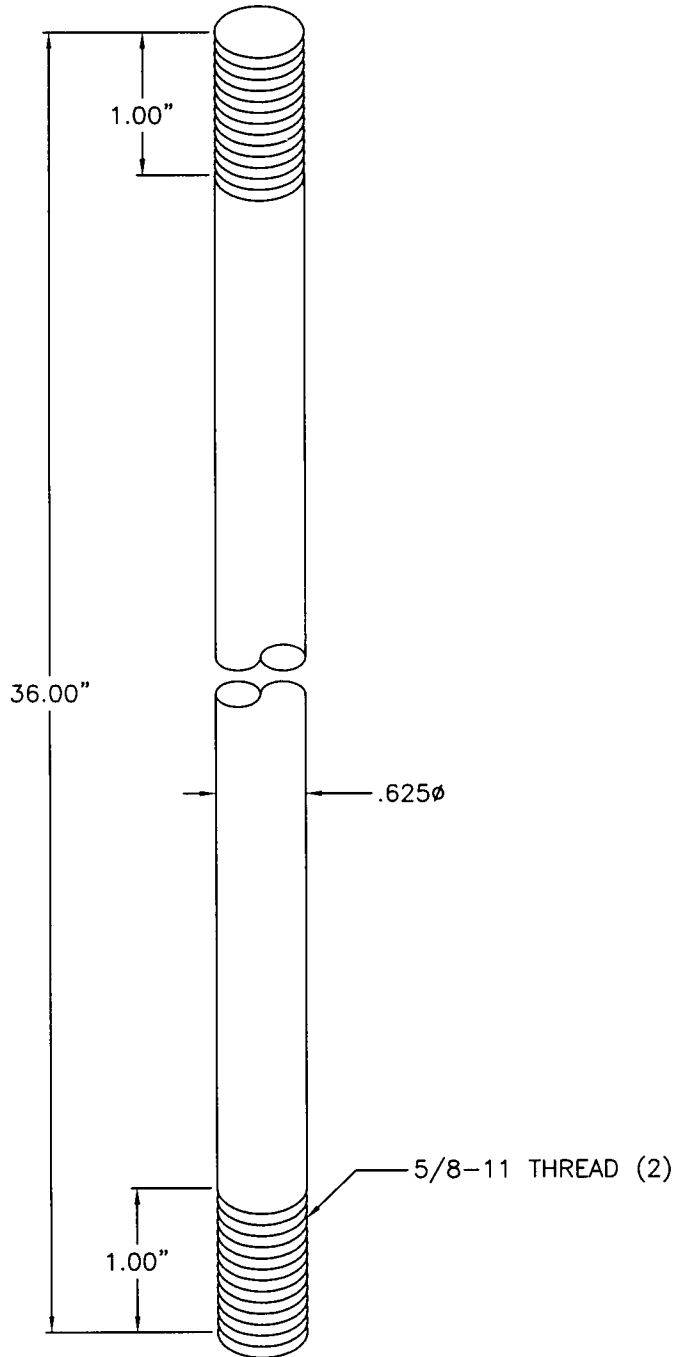

F:\Techvol\ASSEMBLY\PARTS\146-36.dwg, \\Hig001\HP LaserJet 2200

				PART NO. 146-36	
				AIR TERMINAL EXTENSION	
				DRAWN BY:	REVISION:
				KAB	-
				CHECKED BY:	SCALE:
					NTS
				DATE:	SHEET:
				082300	1 OF 1
LET	REVISION	DATE	BY	TOLERANCES UNLESS NOTED:	
				FRACTIONAL +/- 1/64	
				.00 +/- .010	
				.000 +/- .005	

PART NO. 146-36