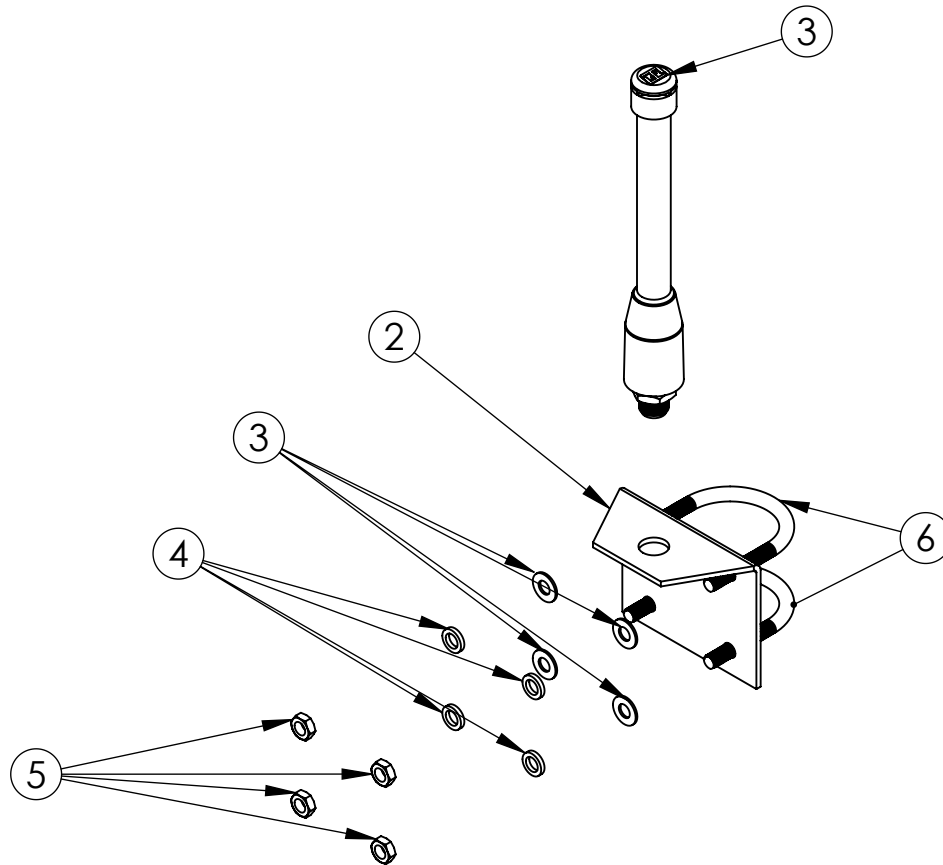

SINGLE POL OMNI INSTALL SHEET

NO.	DESCRIPTION	QTY.
1	OMNI	1
2	L-BRACKET	1
3	FLAT WASHER	4
4	LOCK WASHER	4
5	HEX NUT	4
6	U-BOLT	2